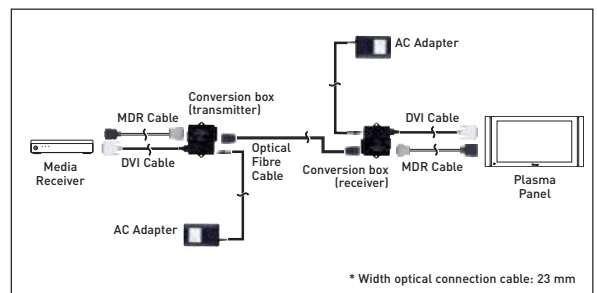

PDA-H05 Optical Cable Connection Example

* Width optical connection cable: 23 mm