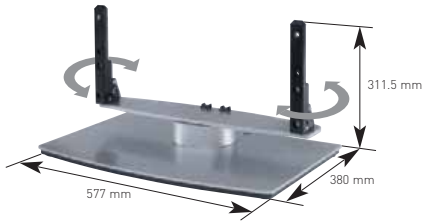

For more details on features and technology, please visit www.pioneer.co.uk.

PIONEER PLASMA ACCESSORIES

PDK-TS12 — Swivel Table Top Stand

For 43-inch and 50-inch only

PDK-TS10 — Table Top Stand

For 43-inch and 50-inch only