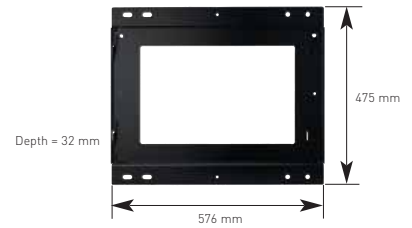

PDK-WM02 — Wall Bracket