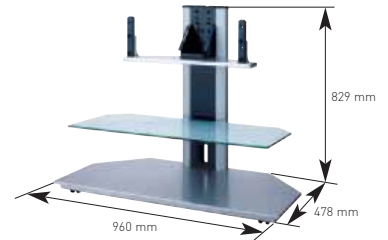

For more details on features and technology, please visit www.pioneer.co.uk.

PIONEER PLASMA ACCESSORIES

PDK-TS12 — Swivel Table Top Stand

For 43-inch and 50-inch only

PDK-TS10 — Table Top Stand

For 43-inch and 50-inch only

PDK-FS06 — Floor Stand

For 43-inch and 50-inch only

PDK-FS05 — Floating Floor Stand

For 43-inch and 50-inch only

PDK-WT02 — Angled Wall Bracket

With under-mounted speakers, the angle options are limited.

For 43-inch and 50-inch only