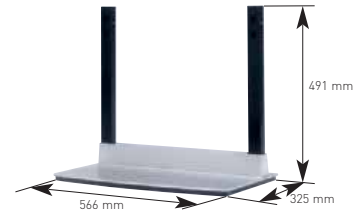

For more details on features and technology, please visit www.pioneer.co.uk.

PIONEER PLASMA ACCESSORIES

PDK-TS12 — Swivel Table Top Stand

For 43-inch and 50-inch only

PDK-TS10 — Table Top Stand

For 43-inch and 50-inch only

PDK-FS06 — Floor Stand

For 43-inch and 50-inch only

PDK-FS05 — Floating Floor Stand

For 43-inch and 50-inch only

PDK-WT02 — Angled Wall Bracket

With under-mounted speakers, the angle options are limited.

For 43-inch and 50-inch only