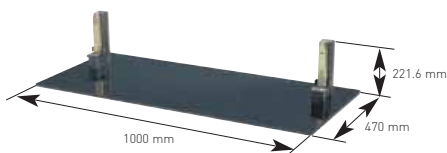

PDK-1014 — Table Top Stand