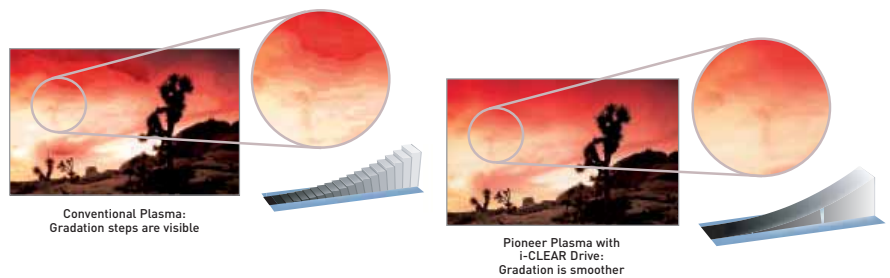

GET THE 100 % DIGITAL-TO-DIGITAL CONNECTION

(PDP-506XDE, PDP-436XDE, PDP-506FDE, PDP-436FDE, PDP-615EX)

HDMI™ With the HDMI input, you have the certainty that your plasma panel is displaying the highest quality of video and audio, straight from the source. Since it receives a **fully digital, uncompressed signal** from, for example, a DVD player or DVD recorder with HDMI output, there isn't a trace of quality loss. Jumbles of cables and wiring are obsolete as well since HDMI carries all the audio/video data on **one single cable**.

PURE DRIVE 2^{HD} TECHNOLOGY FOR SUPERIOR IMAGE PROCESSING

ENJOY EVERY COLOUR — FROM THE BLACKEST BLACK TO SHINING WHITE
(PDP-506XDE, PDP-436XDE, PDP-506FDE, PDP-436FDE)

Pioneer's quest for image perfection has resulted in the i-CLEAR Drive technology. Pictures are analysed and then colour gradation and brightness levels are automatically optimised on-screen. New multi-bit processing increases the range of gradation levels, so even **more colours** can be reproduced. Darker picture areas are especially enhanced — with **more gradation steps** — so there's even **more detail** to discover.

i-CLEAR DRIVE

IMAGES GET EVEN BRIGHTER

(PDP-506XDE, PDP-436XDE, PDP-506FDE, PDP-436FDE, PDP-615EX)

Thanks to Pioneer's innovative and unique Deep Waffle Rib Structure, plasma cells are encapsulated on all sides so that emitted light cannot leak into neighbouring cells, dispersing their brightness. **Images** remain at their **most intense** at all times, offering a level of brightness that has never before been possible.