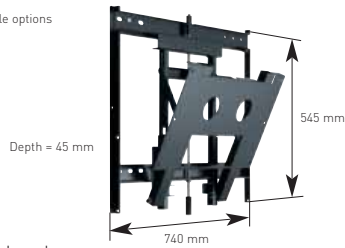

PDK-FS06 — Floor Stand

For 43-inch and 50-inch only

PDK-FS05 — Floating Floor Stand

For 43-inch and 50-inch only

PDK-WT02 — Angled Wall Bracket

With under-mounted speakers, the angle options are limited.

For 43-inch and 50-inch only

Dimensions (W x H x D): 1076 x 83 x 92 mm

For 43-inch only

PDP-S37 — Side-mounted Speakers
PDP-S38 — Side-mounted Speakers

Dimensions (W x H x D): PDP-S37 = 76.5 x 632 x 92 mm
PDP-S38 = 76.5 x 717 x 92 mm