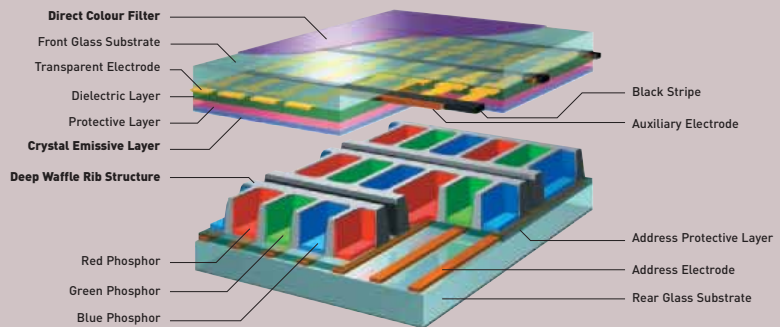

PURE DRIVE 2^{HD} TECHNOLOGY FOR SUPERIOR IMAGE PROCESSING

ENJOY EVERY COLOUR — FROM THE BLACKEST BLACK TO SHINING WHITE
(PDP-506XDE, PDP-436XDE, PDP-506FDE, PDP-436FDE)

Pioneer's quest for image perfection has resulted in the i-CLEAR Drive technology. Pictures are analysed and then colour gradation and brightness levels are automatically optimised on-screen. New multi-bit processing increases the range of gradation levels, so even **more colours** can be reproduced. Darker picture areas are especially enhanced — with **more gradation steps** — so there's even **more detail** to discover.

i-CLEAR DRIVE

IMAGES GET EVEN BRIGHTER

(PDP-506XDE, PDP-436XDE, PDP-506FDE, PDP-436FDE, PDP-615EX)

Thanks to Pioneer's innovative and unique Deep Waffle Rib Structure, plasma cells are encapsulated on all sides so that emitted light cannot leak into neighbouring cells, dispersing their brightness. **Images** remain at their **most intense** at all times, offering a level of brightness that has never before been possible.

PUREBLACK PANEL WITH PUREBLACK CRYSTAL LAYER

CUSTOMISE YOUR DISPLAY WITH PROFESSIONAL CALIBRATION

(PDP-506XDE, PDP-436XDE, PDP-506FDE, PDP-436FDE, PDP-615EX)

The ISF C³ [Custom Calibration Configuration] feature allows **your plasma panel** to be **optimised for your specific environment**. Via an optional service, an ISF professional can precisely calibrate your plasma panel with customised levels of contrast, tint, colour level and other parameters. Two settings are then created to match your actual viewing conditions: for example, one for bright daytime light conditions and one for evening situations when artificial lights are dimmed.