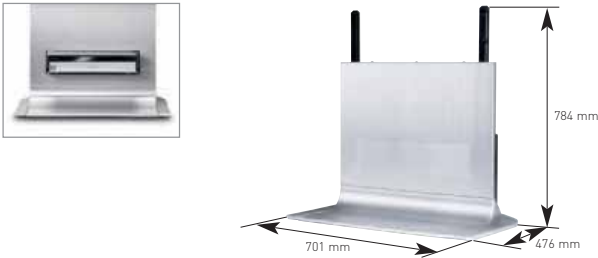

PDK-FS06 — Floor Stand