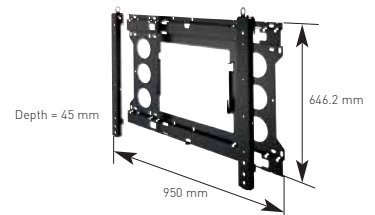

PDK-WM03 — Wall Bracket