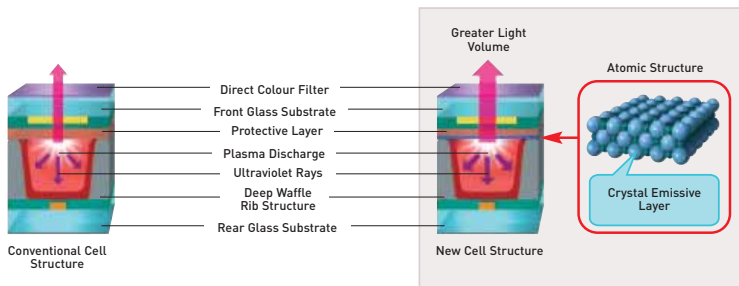

SHOWCASE YOUR HOME SHOT IMAGES (PDP-506XDE, PDP-436XDE)

HOME GALLERY

With the **memory card slot** on the multimedia receiver, your plasma panel is the perfect place to display artistic talents: your own digital photography or a fine art selection from Pioneer's Home Gallery software.

Hook up your camcorder and watch your home movies come to life.

INNOVATIVE PUREBLACK PANEL TECHNOLOGY: A TREMENDOUS ADVANCEMENT IN PICTURE QUALITY

SEE DARKER PICTURE AREAS IN A NEW LIGHT (PDP-506XDE, PDP-436XDE, PDP-506FDE, PDP-436FDE)

Pioneer Plasma TVs display images with **increased depth** and **dimension** — especially in darker picture areas. **Sharpness** and **contrast** in shadowy and night scenes is enhanced, and a **wider range of black tones** can be reproduced, up to the purest black. This is made possible by Pioneer's unique **PUREBLACK Crystal Layer**: an additional layer added to the inside of the protective glass screen. Added advantages: it boosts overall brightness and contributes to energy efficiency.

NEW CELL STRUCTURE

PUREBLACK
Crystal Layer

CREATE A BOLD CONTRAST OF COLOURS (PDP-506XDE, PDP-436XDE, PDP-506FDE, PDP-436FDE)

Enjoy **minimum reflection** and **maximum colour** with Pioneer's Direct Colour Filter, a film-type filter which is attached directly onto the front of the plasma panel. It significantly reduces reflection from outside light as well as reflection from the panel itself. This helps to improve contrast in bright environments. The filter is very thin and light, which minimises the panel's super-slim profile (only 92 mm).